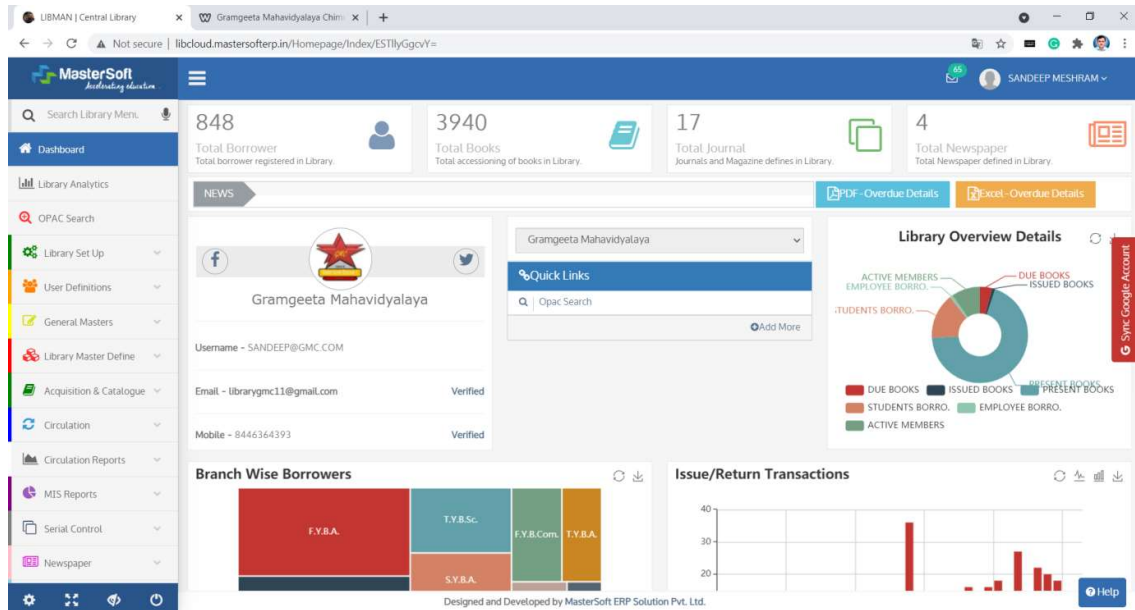

LIBMAN- Library Management Software Dashboard Screenshot Dt. 23/08/2021

- Search Library Menu
- Dashboard
- Library Analytics
- OPAC Search
- Library Set Up
- User Definitions
- General Masters
- Library Master Define
- Acquisition & Catalogue
- Circulation
- Circulation Reports
- MIS Reports
- Serial Control
- Newspaper

Mobile - 8446364393 Verified

Requested Scheduler Report.

ReportName	DateTime	Download
No data available in table		