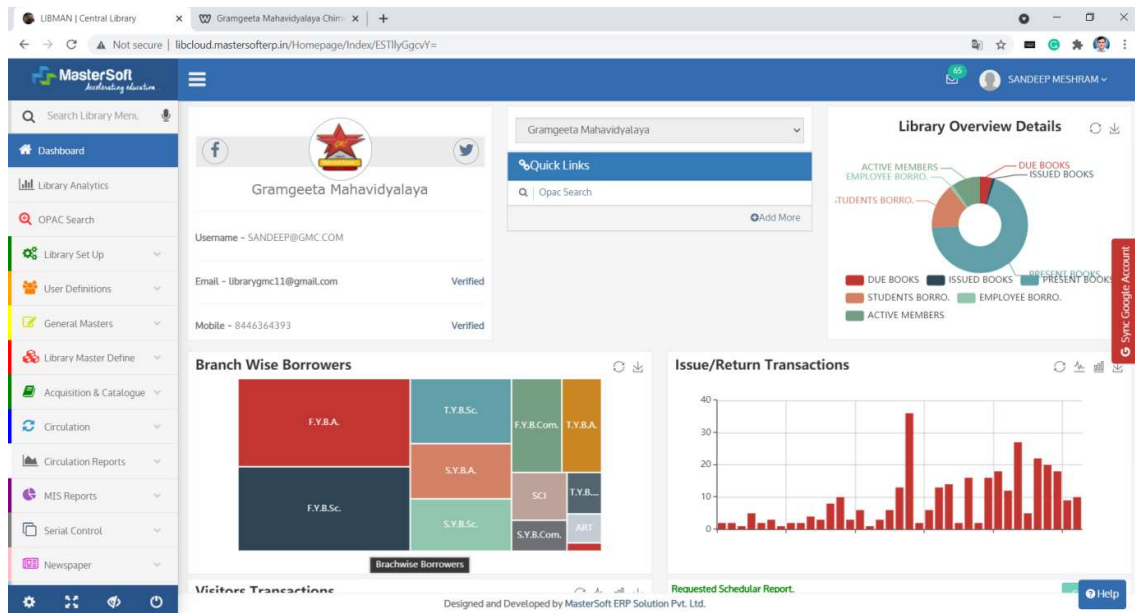

LIBMAN- Library Management Software Dashboard Screenshot Dt. 23/08/2021

- Search Library Menu
- Dashboard
- Library Analytics
- OPAC Search
- Library Set Up
- User Definitions
- General Masters
- Library Master Define
- Acquisition & Catalogue
- Circulation
- Circulation Reports
- MIS Reports
- Serial Control
- Newspaper