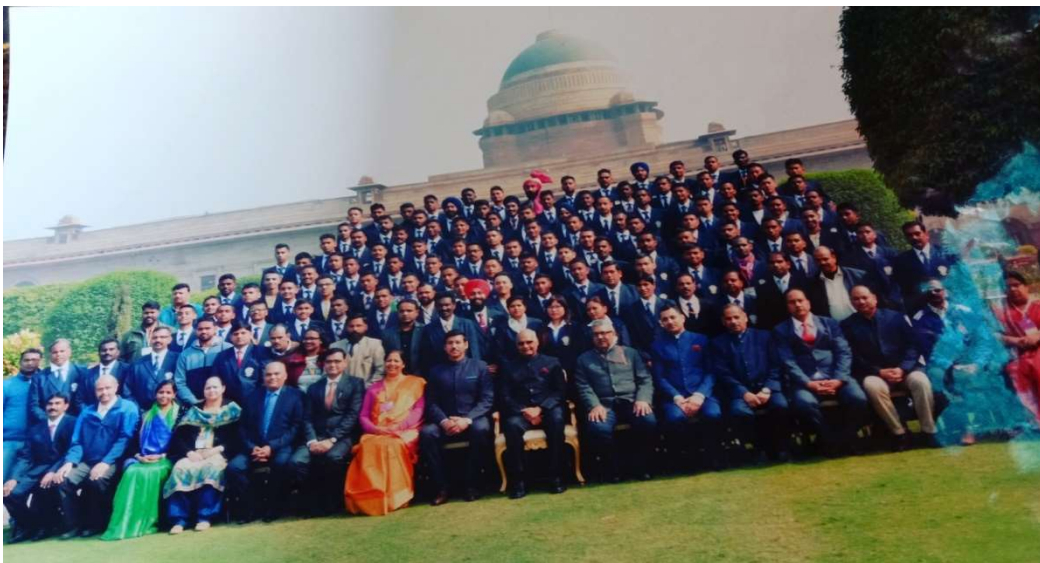

## CULTURAL EVENTS

Mr. Atul Kulsange represented the institution at RDC Parade at New Delhi.

**COLOR HOLDER PHOTOS**

**AKESH DANGE**

**MAYUR INDURKAR**

**AKASH GAJBHIYE**

**DINESH RAMTEKE**