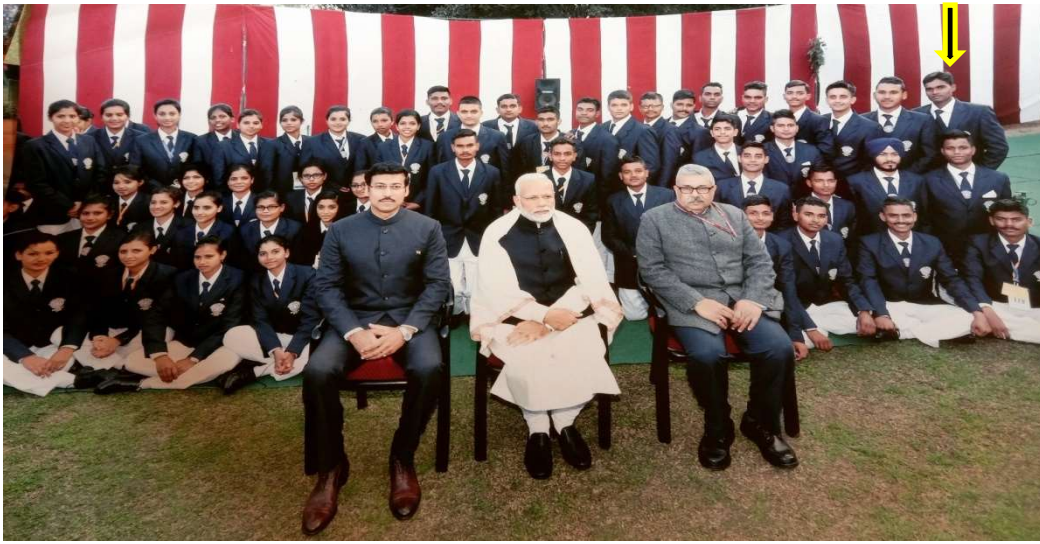

## CULTURAL EVENTS

Mr. Atul Kulsange represented the institution at RDC Parade at New Delhi.

**COLOR HOLDER PHOTOS**

**AKESH DANGE**

**MAYUR INDURKAR**

**AKASH GAJBHIYE**

**DINESH RAMTEKE**